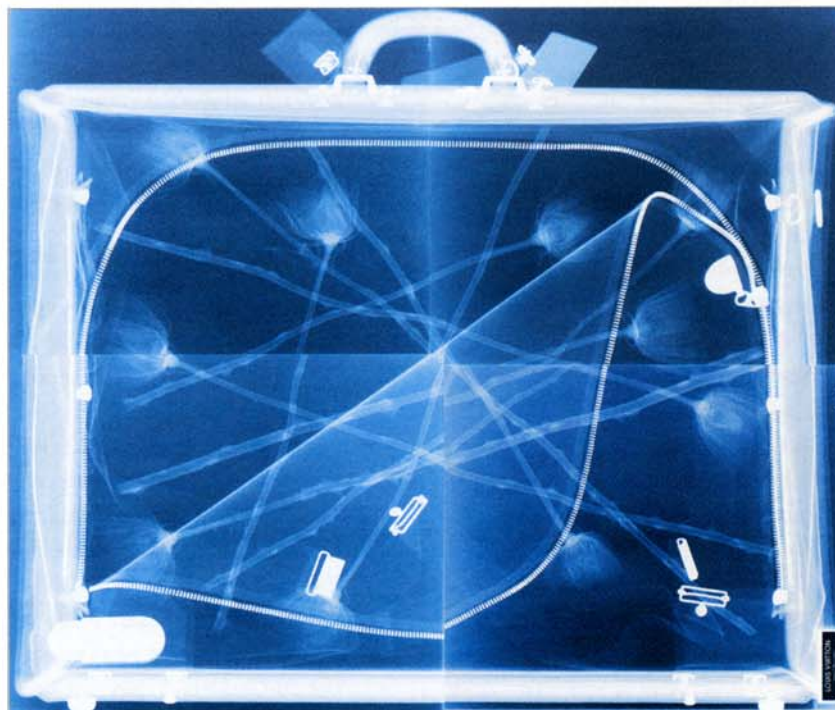

HC & G

HAMPTONS COTTAGES & GARDENS VOL. 4 NO. 7 AUGUST 15-31, 2005 WWW.HCANDG.COM

EDITOR'S CHOICE

HAMPTONS CLASSIC

One of the country's premier horse jumping competitions returns for its 30th year. The Prudential Douglas Elliman challet will display x-ray paintings of Chanel bags, Louis Vuitton suitcases and more by artists Steve Miller and Jameson Ellis. Also, visit the Loaves & Fishes Cookshop kitchen for cooking demonstrations and more.

Sun., Aug. 28—Sun., Sept. 4 (call for event times)

Bridgehampton Show Ground

240 Snake Hollow Rd.

Bridgehampton, (631) 537-3177